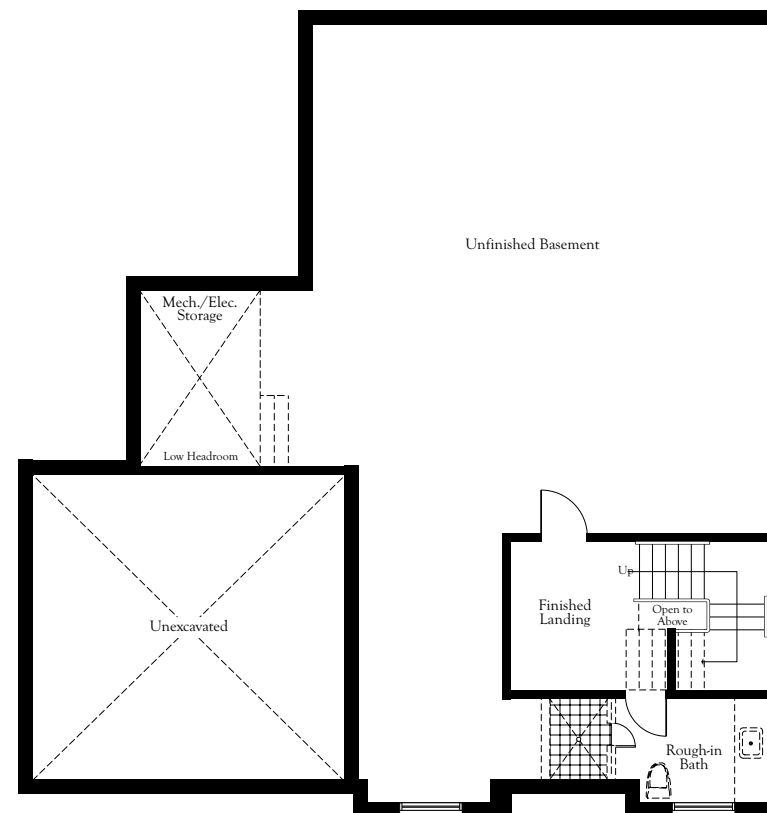

SILVER

Artist's Rendering

| Main Floor |

| Second Floor |

| Standard Basement |

Artist's Rendering. All dimensions are approximate & generally comprise the greater width by the greater length. Actual usable floor area may vary from that stated. See sales representative for details. E & OE.

| IRONWOOD | LOT 5 - 3543 SQ.FT. |